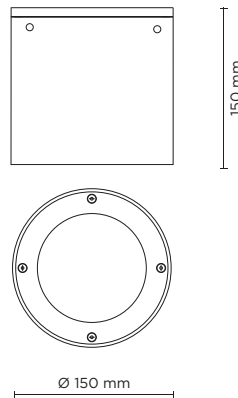

707002

TECH MEDIUM STEEL ROUND 03

Round downlight for outdoor surface installation on the ceiling, luminaire body completely realized in mirrored stainless steel AISI 316L, tempered safety glass, moulded silicone gasket and stainless steel screws. Built-in LED driver 220-240V 50-60Hz, with 1 x COB CREE LED. IP65 rating.

light source	light beam options	lumen output (lm)	lumin. efficacy (lm/w)
3000°K warm-white			
cob led	 30°	960	80.00

Finish color options:

 Mirrored Stainless Steel

Technical features

Technical data

Wattage	12 WATT
IP Rating	IP65
IK Rating	IK08
Material	Mirrored stainless steel AISI 316L
Light source	NR. 1 x 12W CREE COB LED
Screws	Stainless steel
Transformer	Electronic power supply 220/240V 50/60Hz built-in
Gasket	Silicone rubber
Power cable	0.3 mt. neoprene power cable included
Glass	Tempered
Gross weight	3,00 Kg